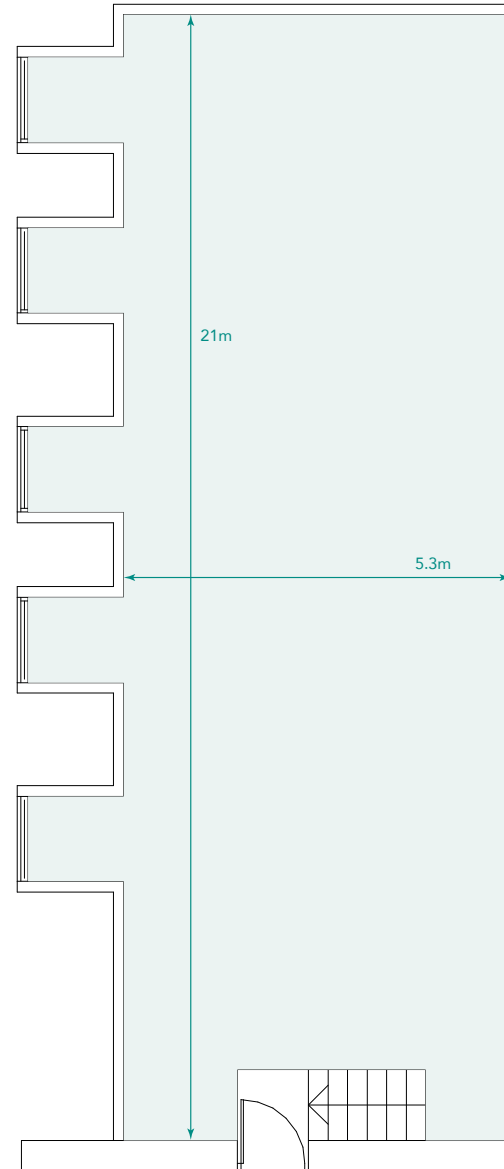


BLUE ROOM

CAPACITY

Boardroom - 30

U Shape - 25

Classroom - 20

Theatre - 65

Cabaret - 24

KILLASHEE